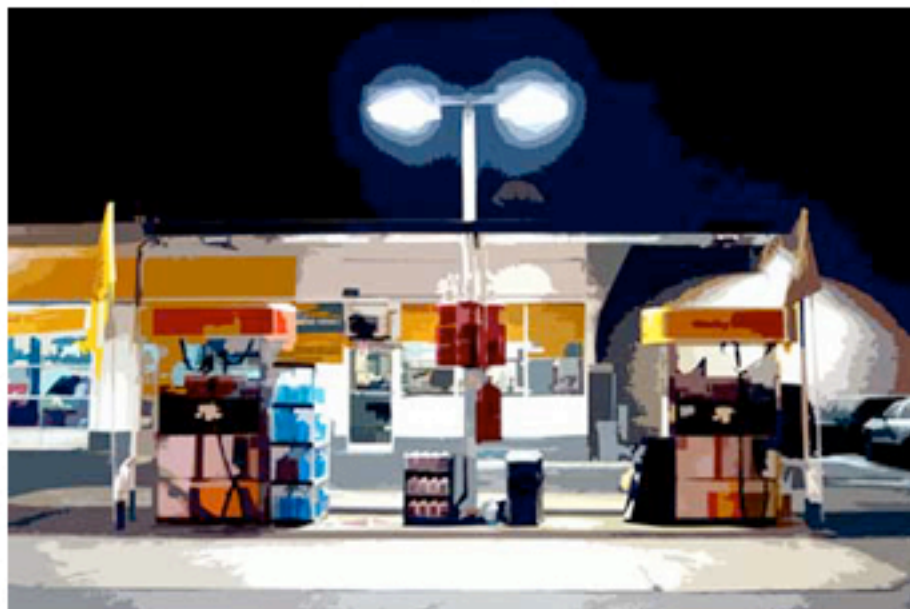

We are proud to present "When Light Changes" by Berlin based photographer Daniela Finke. The show will feature works from her popular series "Polo on Snow" and works from the new collection "Waking Night".

Come and celebrate the exhibition opening with us on Friday 19 November from 5pm to 8pm. The artist will be present.

Exhibition period: 19 November - 5 February 2011

Best wishes

Galleri Jules Julian

Gas Station, 2010  
90 x 135 cm  
Pigment Print behind acryl  
© Daniela Finke